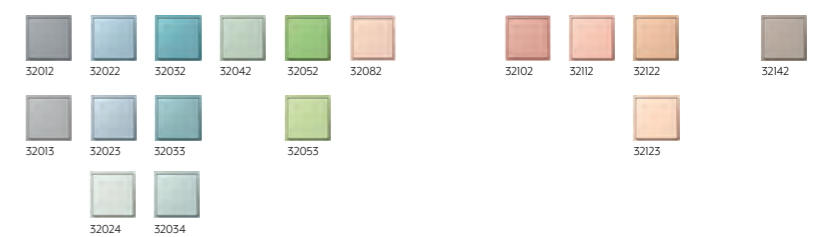

- aluminium
- stainless steel
- anthracite
- dark
- chrome
- gold-coloured
- classic brass
- antique brass

Plastic 6Color

- ivory
- white
- matt snow white
- light grey
- black
- matt graphite black

LS 990 in Les Couleurs® Le Corbusier

63Color

The colour palette of 1931

Basic colour

Brightening

The 1931 colour palette in cludes 43 colours in 14 series. Each series consists of one solid colour and up to four graduated brightenings.

The colour keyboard of 1959

In 1959, Le Corbusier expanded the Polychromie Architecturale with 20 more intense colours and an additional colour keyboard.

カスタム例 -自由に組み合わせ可能- ※文字やシンボルマークの印字も対応可能。(オプション)

ホテル製品ラインナップ

カードキーホルダー

DND/MUR
(Do not disturb / Make up room)