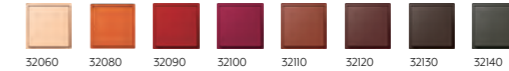

- aluminium
- stainless steel
- anthracite
- dark
- chrome
- gold-coloured
- classic brass
- antique brass

Plastic 6Color

- ivory
- white
- matt snow white
- light grey
- black
- matt graphite black

LS 990 in Les Couleurs® Le Corbusier

63Color

The colour palette of 1931

Basic colour

Brightening

The 1931 colour palette in cludes 43 colours in 14 series. Each series consists of one solid colour and up to four graduated brightenings.

The colour keyboard of 1959

In 1959, Le Corbusier expanded the Polychromie Architecturale with 20 more intense colours and an additional colour keyboard.

カスタム例 -自由に組み合わせ可能- ※文字やシンボルマークの印字も対応可能。(オプション)

ホテル製品ラインナップ

カードキーホルダー

DND/MUR
(Do not disturb / Make up room)